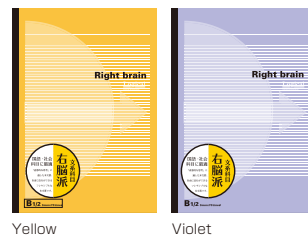

SWING LOGICAL BRAIN NOTEBOOK (SEMI B5)

SUPPORT YOUR LOGICAL THINKING

LEFT BRAIN

Logical thinking by left brain

The notebook suitable for math and science subjects

Act by intuition by right brain

RIGHT BRAIN

The notebook suitable for arts subject

The page-layout suitable for a logical thinking with numbers and graphs. Easy to draw figure and chart precisely.

The page-layout suitable for checking what you wrote intuitively. Using lines as you like.

Suitable for a logical thinking by left brain (math & science subjects)

Suitable for an acting by intuition by right brain (arts subject)

SWING LOGICAL BRAIN
NOTEBOOK/ B5/ 8mm
B548U

SWING LOGICAL BRAIN
NOTEBOOK 5 pcs PACK / B5/ 8mm
B548U-5P