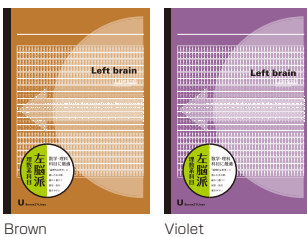

SWING LOGICAL BRAIN NOTEBOOK (SEMI B5)

SUPPORT YOUR LOGICAL THINKING

LEFT BRAIN

Logical thinking by left brain

The notebook suitable for math and science subjects

Act by intuition by right brain

RIGHT BRAIN

The notebook suitable for arts subject

The page-layout suitable for a logical thinking with numbers and graphs. Easy to draw figure and chart precisely.

The page-layout suitable for checking what you wrote intuitively. Using lines as you like.

Suitable for a logical thinking by left brain (math & science subjects)

Suitable for an acting by intuition by right brain (arts subject)

SWING LOGICAL BRAIN
NOTEBOOK/ B5/ 8mm
B548U

SWING LOGICAL BRAIN
NOTEBOOK 5 pcs PACK / B5/ 8mm
B548U-5P

SWING LOGICAL BRAIN
NOTEBOOK/ B5/ 3mm
B547-3M

SWING LOGICAL BRAIN
NOTEBOOK 5 pcs PACK / B5/ 3mm
B547-3M-5P

Color: Red/ Blue/ Green/ Brown/ Violet
Size: Semi B5/ Thickness of sheet: 70g/m2
Number of sheets: 30
Measurement: 0.032m3/ Qty/ Ctn: 10/160